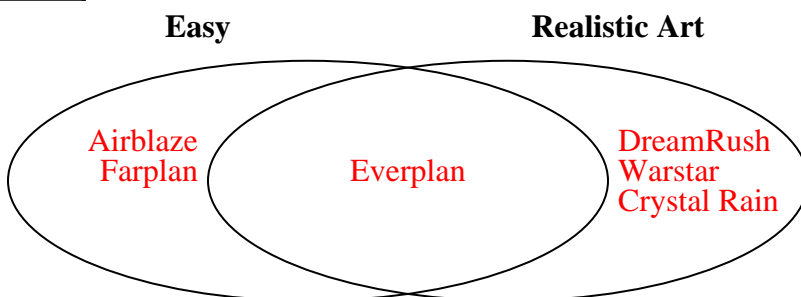

Easy

Realistic Art

- 3) The table below shows the description of several super heroes. Use the chart to fill in the Venn Diagram.

	Blitz Fire	Karma	Moon Shadow	Protector	Citadel	Sunspot
Power	Flight	Flight	Super Strength	Super Strength	Flight	Flight
Has Sidekick	No	Yes	Yes	Yes	No	No

Can Fly

Has Sidekick

Solve each problem.

- 1) The table below shows the physical traits of different students. Use the chart to fill in the Venn Diagram.

	Sam	Mark	Vicky	Jane	Gary	Adam
Hair Color	Blonde	Blonde	Blonde	Blonde	Red	Blonde
Pet	Cat	Dog	Cat	Cat	Cat	Dog

- 2) The table below shows the description of several video games. Use the chart to fill in the Venn Diagram.

	Farplan	Warstar	Everplan	DreamRush	Crystal Rain	Airblaze
Difficulty	Easy	Hard	Easy	Hard	Hard	Easy
Art Style	Fantasy	Realistic	Realistic	Realistic	Realistic	Fantasy