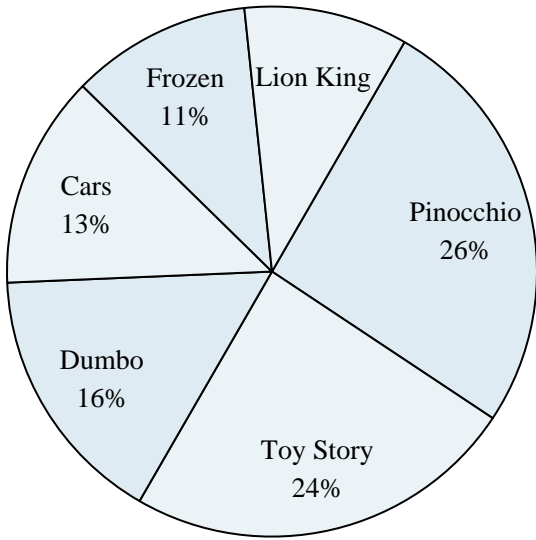

Use the graph to solve.

Favorite Disney Movie

- 1) Which movie was the most popular?
- 2) What percent of people said Dumbo was their favorite?
- 3) Which movie was the least popular?
- 4) Which two movies did about half the people say was their favorite?
- 5) What percent of people said either Frozen or Lion King was their favorite?

Answers

1. Pinocchio
2. 16%
3. Lion King
4. Pinocchio & Toy Story
5. 21%
6. bacon
7. ham & anchovies
8. 12%
9. 30%
10. ham