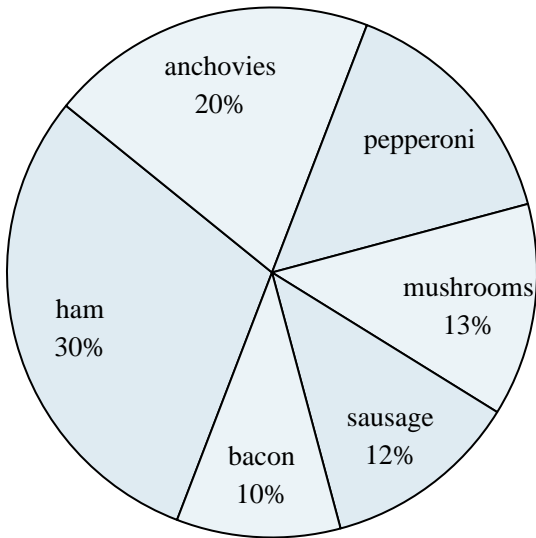

Use the graph to solve.

Favorite Disney Movie

- 1) Which movie was the most popular?
- 2) What percent of people said Dumbo was their favorite?
- 3) Which movie was the least popular?
- 4) Which two movies did about half the people say was their favorite?
- 5) What percent of people said either Frozen or Lion King was their favorite?

Favorite Pizza Topping

- 6) Which topping was the least popular?
- 7) Which two toppings did about half the people like the best?
- 8) What percent of people said sausage was their favorite?
- 9) What percent of people said either bacon or anchovies was their favorite?
- 10) Which topping was the most popular?

Answers

1. Pinocchio
2. 16%
3. Lion King
4. Pinocchio & Toy Story
5. 21%
6. bacon
7. ham & anchovies
8. 12%
9. 30%
10. ham