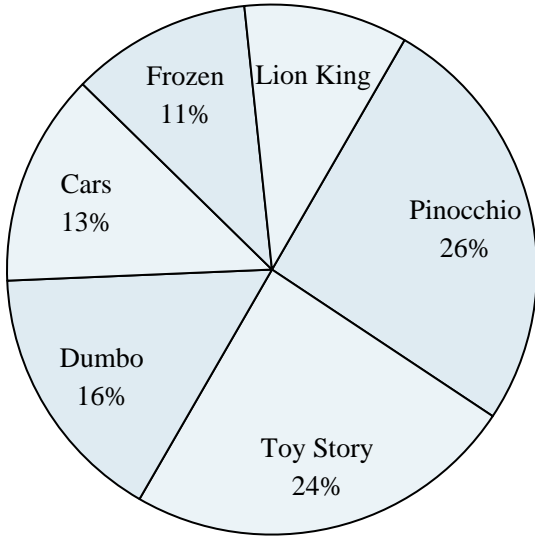

Use the graph to solve.

Favorite Disney Movie

- 1) Which movie was the most popular?
- 2) What percent of people said Dumbo was their favorite?
- 3) Which movie was the least popular?
- 4) Which two movies did about half the people say was their favorite?
- 5) What percent of people said either Frozen or Lion King was their favorite?

Favorite Pizza Topping

- 6) Which topping was the least popular?
- 7) Which two toppings did about half the people like the best?
- 8) What percent of people said sausage was their favorite?
- 9) What percent of people said either bacon or anchovies was their favorite?
- 10) Which topping was the most popular?

Answers

1. _____
2. _____
3. _____
4. _____
5. _____
6. _____
7. _____
8. _____
9. _____
10. _____

Use the graph to solve.

Favorite Disney Movie

- 1) Which movie was the most popular?
- 2) What percent of people said Dumbo was their favorite?
- 3) Which movie was the least popular?
- 4) Which two movies did about half the people say was their favorite?
- 5) What percent of people said either Frozen or Lion King was their favorite?