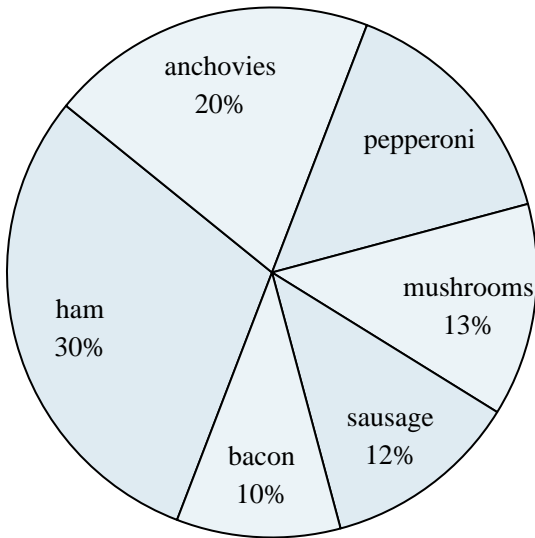

Favorite Pizza Topping

- 6) Which topping was the least popular?
- 7) Which two toppings did about half the people like the best?
- 8) What percent of people said sausage was their favorite?
- 9) What percent of people said either bacon or anchovies was their favorite?
- 10) Which topping was the most popular?

Answers

1. _____
2. _____
3. _____
4. _____
5. _____
6. _____
7. _____
8. _____
9. _____
10. _____

Use the graph to solve.

Favorite Disney Movie

- 1) Which movie was the most popular?
- 2) What percent of people said Dumbo was their favorite?
- 3) Which movie was the least popular?
- 4) Which two movies did about half the people say was their favorite?
- 5) What percent of people said either Frozen or Lion King was their favorite?

Answers

1. Pinocchio
2. 16%
3. Lion King
4. Pinocchio & Toy Story
5. 21%
6. bacon
7. ham & anchovies
8. 12%
9. 30%
10. ham