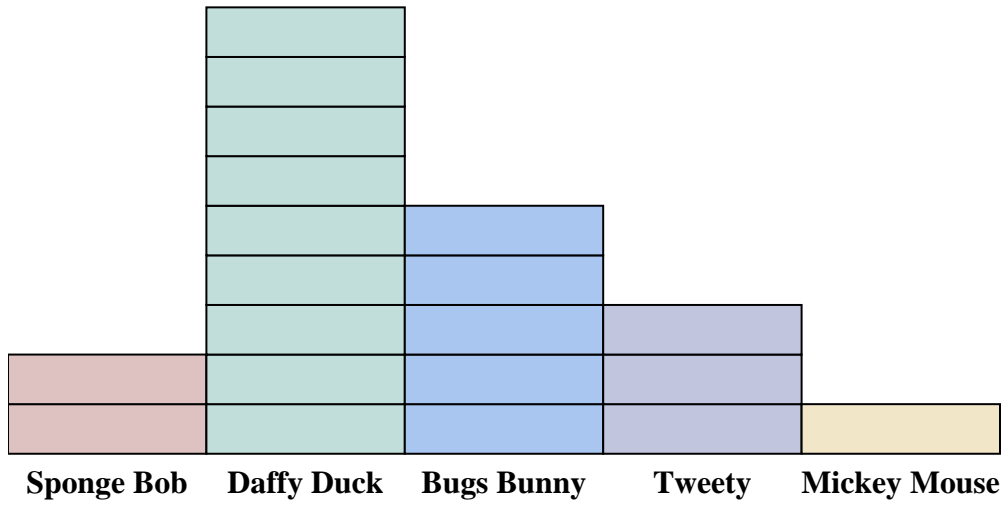

Solve each problem.

Each = 2 votes

Answers

1. _____
2. _____
3. _____
4. _____
5. _____
6. _____
7. _____
8. _____
9. _____
10. _____

- 1) How many more people liked Daffy Duck than liked Mickey Mouse?
- 2) Which character did the largest number of people say was their favorite?
- 3) Which character did the fewest number of people say was their favorite?
- 4) How many people total answered the poll?
- 5) Did fewer people like Sponge Bob or Mickey Mouse?
- 6) Did more people like Tweety or Bugs Bunny?
- 7) Which character did exactly 6 people say was their favorite?
- 8) How many people liked Sponge Bob the best?
- 9) What is the combined number of people who liked Daffy Duck and Sponge Bob?
- 10) What is the difference in the number of people who liked Tweety and the number who liked Mickey Mouse?

Solve each problem.

Each  = 2 votes

Answers

1. 16
2. Daffy Duck
3. Mickey Mouse
4. 40
5. Mickey Mouse
6. Bugs Bunny
7. Tweety
8. 4
9. 22
10. 4

- 1) How many more people liked Daffy Duck than liked Mickey Mouse?
- 2) Which character did the largest number of people say was their favorite?
- 3) Which character did the fewest number of people say was their favorite?
- 4) How many people total answered the poll?
- 5) Did fewer people like Sponge Bob or Mickey Mouse?
- 6) Did more people like Tweety or Bugs Bunny?
- 7) Which character did exactly 6 people say was their favorite?
- 8) How many people liked Sponge Bob the best?
- 9) What is the combined number of people who liked Daffy Duck and Sponge Bob?
- 10) What is the difference in the number of people who liked Tweety and the number who liked Mickey Mouse?