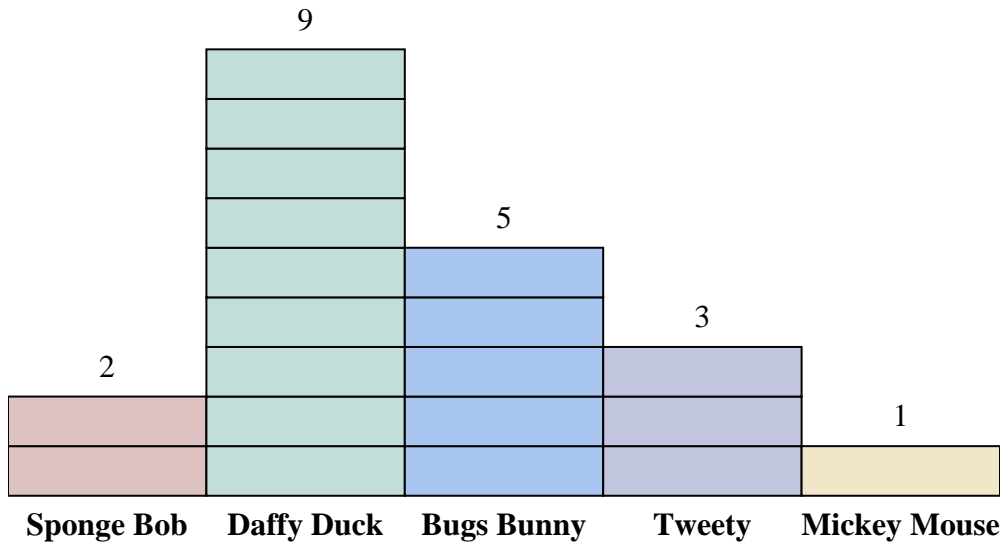

Solve each problem.

Each = 2 votes

Answers

1. _____
2. _____
3. _____
4. _____
5. _____
6. _____
7. _____
8. _____
9. _____
10. _____

- 1) How many more people liked Daffy Duck than liked Mickey Mouse?
- 2) Which character did the largest number of people say was their favorite?
- 3) Which character did the fewest number of people say was their favorite?
- 4) How many people total answered the poll?
- 5) Did fewer people like Sponge Bob or Mickey Mouse?
- 6) Did more people like Tweety or Bugs Bunny?
- 7) Which character did exactly 6 people say was their favorite?
- 8) How many people liked Sponge Bob the best?
- 9) What is the combined number of people who liked Daffy Duck and Sponge Bob?
- 10) What is the difference in the number of people who liked Tweety and the number who liked Mickey Mouse?

Solve each problem.

Each  = 2 votes

Answers

1. 16
2. Daffy Duck
3. Mickey Mouse
4. 40
5. Mickey Mouse
6. Bugs Bunny
7. Tweety
8. 4
9. 22
10. 4

- 1) How many more people liked Daffy Duck than liked Mickey Mouse?
- 2) Which character did the largest number of people say was their favorite?
- 3) Which character did the fewest number of people say was their favorite?
- 4) How many people total answered the poll?
- 5) Did fewer people like Sponge Bob or Mickey Mouse?
- 6) Did more people like Tweety or Bugs Bunny?
- 7) Which character did exactly 6 people say was their favorite?
- 8) How many people liked Sponge Bob the best?
- 9) What is the combined number of people who liked Daffy Duck and Sponge Bob?
- 10) What is the difference in the number of people who liked Tweety and the number who liked Mickey Mouse?