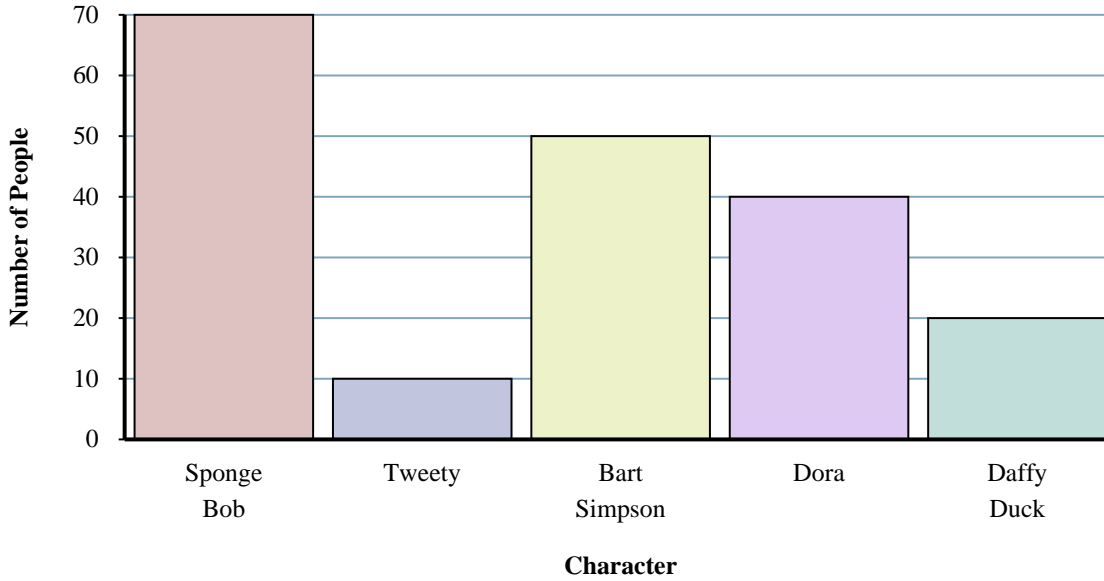

Solve each problem.

**Favorite Cartoon Characters**

**Answers**

1. \_\_\_\_\_
2. \_\_\_\_\_
3. \_\_\_\_\_
4. \_\_\_\_\_
5. \_\_\_\_\_
6. \_\_\_\_\_
7. \_\_\_\_\_
8. \_\_\_\_\_
9. \_\_\_\_\_
10. \_\_\_\_\_

- 1) Which character did the fewest number of people say was their favorite?
- 2) Which character did exactly 70 people say was their favorite?
- 3) Which character did the largest number of people say was their favorite?
- 4) What is the combined number of people who liked Tweety and Sponge Bob?
- 5) How many people liked Daffy Duck the best?
- 6) Did more people like Tweety or Bart Simpson?
- 7) How many fewer people liked Daffy Duck than liked Sponge Bob?
- 8) Did fewer people like Bart Simpson or Daffy Duck?
- 9) How many more people liked Daffy Duck than liked Tweety?
- 10) What is the difference in the number of people who liked Bart Simpson and the number who liked Sponge Bob?

Solve each problem.

**Favorite Cartoon Characters**

- Which character did the fewest number of people say was their favorite?
- Which character did exactly 70 people say was their favorite?
- Which character did the largest number of people say was their favorite?
- What is the combined number of people who liked Tweety and Sponge Bob?
- How many people liked Daffy Duck the best?
- Did more people like Tweety or Bart Simpson?
- How many fewer people liked Daffy Duck than liked Sponge Bob?
- Did fewer people like Bart Simpson or Daffy Duck?
- How many more people liked Daffy Duck than liked Tweety?
- What is the difference in the number of people who liked Bart Simpson and the number who liked Sponge Bob?