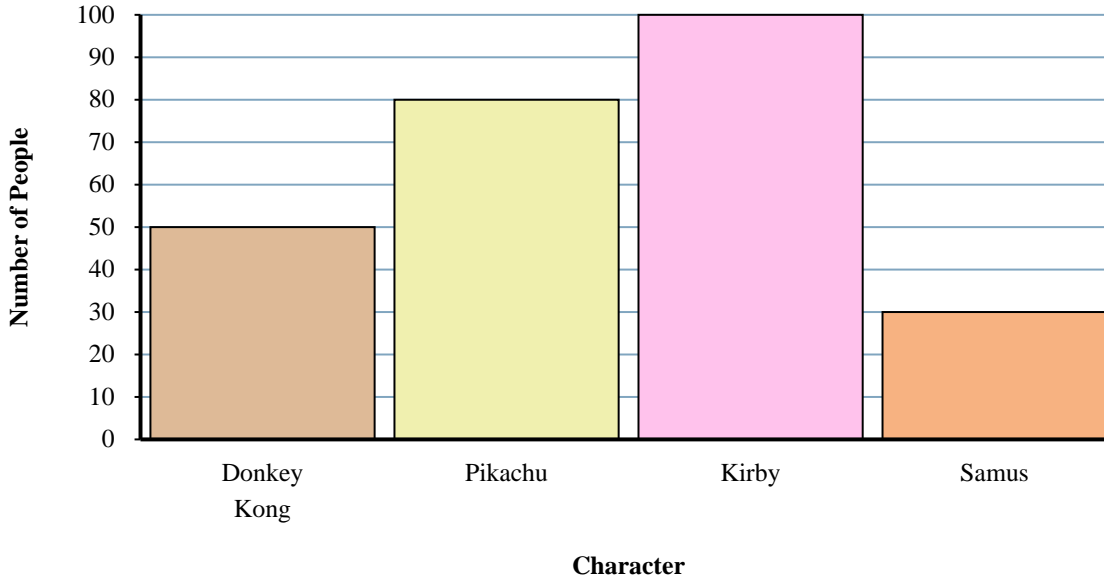

Solve each problem.

Answers

Favorite Game Characters

- 1) Which character did the fewest number of people say was their favorite?
- 2) Did more people like Kirby or Samus?
- 3) How many people liked Pikachu the best?
- 4) How many people total answered the poll?
- 5) Did fewer people like Samus or Pikachu?
- 6) How many fewer people liked Samus than liked Donkey Kong?
- 7) Which character did the largest number of people say was their favorite?
- 8) How many more people liked Pikachu than liked Donkey Kong?
- 9) What is the difference in the number of people who liked Donkey Kong and the number who liked Kirby?
- 10) Which character did exactly 100 people say was their favorite?

1. _____
2. _____
3. _____
4. _____
5. _____
6. _____
7. _____
8. _____
9. _____
10. _____

Solve each problem.

Favorite Game Characters

Answers

- Which character did the fewest number of people say was their favorite?
- Did more people like Kirby or Samus?
- How many people liked Pikachu the best?
- How many people total answered the poll?
- Did fewer people like Samus or Pikachu?
- How many fewer people liked Samus than liked Donkey Kong?
- Which character did the largest number of people say was their favorite?
- How many more people liked Pikachu than liked Donkey Kong?
- What is the difference in the number of people who liked Donkey Kong and the number who liked Kirby?
- Which character did exactly 100 people say was their favorite?