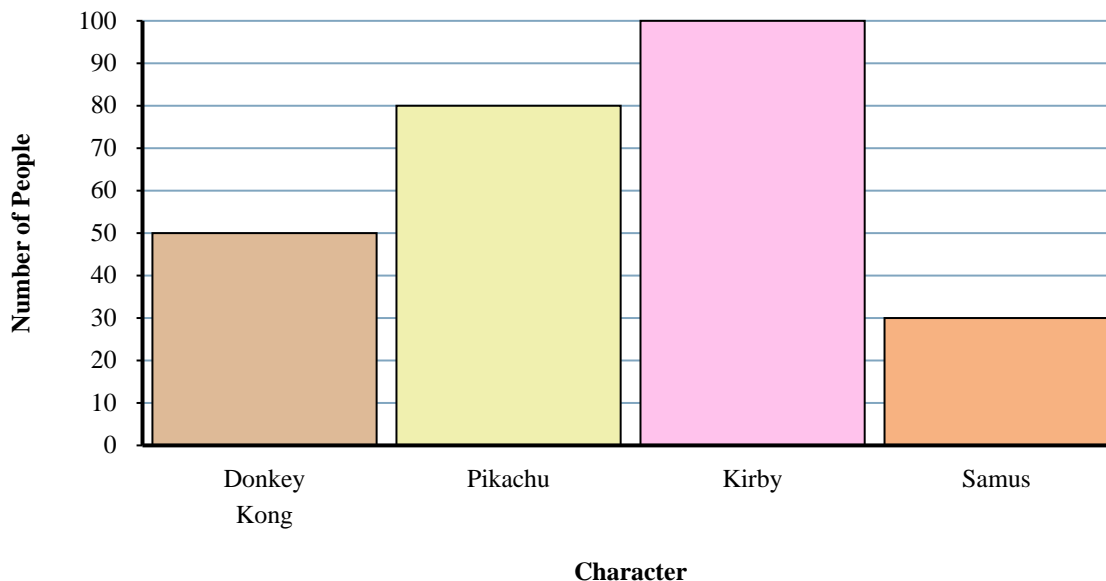

Solve each problem.

Answers

Favorite Game Characters

- 1) Which character did the fewest number of people say was their favorite?
- 2) Did more people like Kirby or Samus?
- 3) How many people liked Pikachu the best?
- 4) How many people total answered the poll?
- 5) Did fewer people like Samus or Pikachu?
- 6) How many fewer people liked Samus than liked Donkey Kong?
- 7) Which character did the largest number of people say was their favorite?
- 8) How many more people liked Pikachu than liked Donkey Kong?
- 9) What is the difference in the number of people who liked Donkey Kong and the number who liked Kirby?
- 10) Which character did exactly 100 people say was their favorite?

1. _____
2. _____
3. _____
4. _____
5. _____
6. _____
7. _____
8. _____
9. _____
10. _____

Solve each problem.

Favorite Game Characters

Answers

- Which character did the fewest number of people say was their favorite?
- Did more people like Kirby or Samus?
- How many people liked Pikachu the best?
- How many people total answered the poll?
- Did fewer people like Samus or Pikachu?
- How many fewer people liked Samus than liked Donkey Kong?
- Which character did the largest number of people say was their favorite?
- How many more people liked Pikachu than liked Donkey Kong?
- What is the difference in the number of people who liked Donkey Kong and the number who liked Kirby?
- Which character did exactly 100 people say was their favorite?