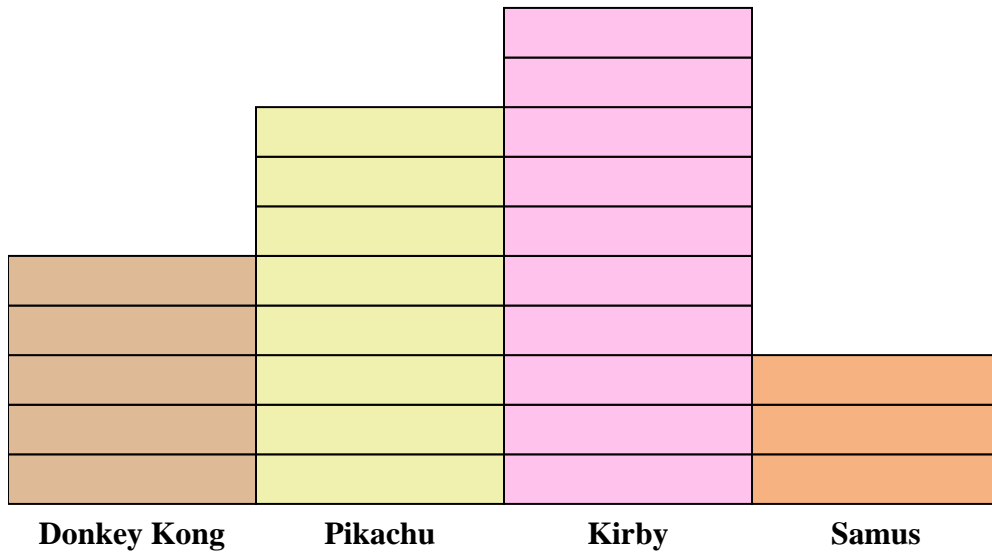

A game website asked its viewers which game character was their favorite and recorded the answers in the bar graph below. Use their graph to answer the questions.

Each  = 2 votes

Answers

1. \_\_\_\_\_
2. \_\_\_\_\_
3. \_\_\_\_\_
4. \_\_\_\_\_
5. \_\_\_\_\_
6. \_\_\_\_\_
7. \_\_\_\_\_
8. \_\_\_\_\_
9. \_\_\_\_\_
10. \_\_\_\_\_

- 1) How many more people liked Kirby than liked Samus?
- 2) Which character did the largest number of people say was their favorite?
- 3) Which character did the fewest number of people say was their favorite?
- 4) How many people total answered the poll?
- 5) Did fewer people like Samus or Pikachu?
- 6) Did more people like Donkey Kong or Samus?
- 7) Which character did exactly 10 people say was their favorite?
- 8) How many people liked Samus the best?
- 9) What is the combined number of people who liked Donkey Kong and Kirby?
- 10) What is the difference in the number of people who liked Pikachu and the number who liked Donkey Kong?

A game website asked its viewers which game character was their favorite and recorded the answers in the bar graph below. Use their graph to answer the questions.

Each  = 2 votes

Answers

1. 14
2. Kirby
3. Samus
4. 52
5. Samus
6. Donkey Kong
7. Donkey Kong
8. 6
9. 30
10. 6