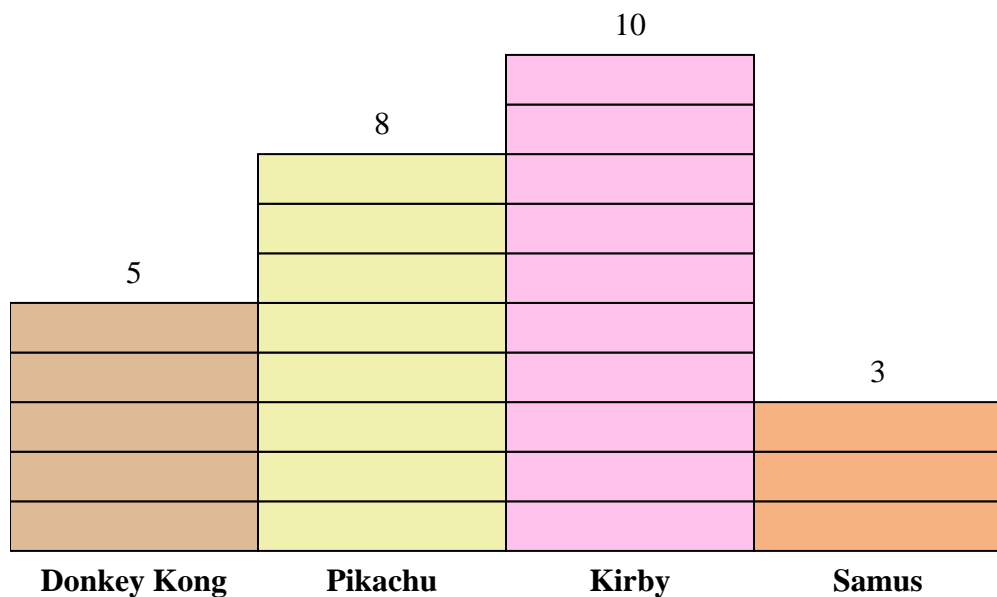

A game website asked its viewers which game character was their favorite and recorded the answers in the bar graph below. Use their graph to answer the questions.

Each  = 2 votes

Answers

1. \_\_\_\_\_
2. \_\_\_\_\_
3. \_\_\_\_\_
4. \_\_\_\_\_
5. \_\_\_\_\_
6. \_\_\_\_\_
7. \_\_\_\_\_
8. \_\_\_\_\_
9. \_\_\_\_\_
10. \_\_\_\_\_

- 1) How many more people liked Kirby than liked Samus?
- 2) Which character did the largest number of people say was their favorite?
- 3) Which character did the fewest number of people say was their favorite?
- 4) How many people total answered the poll?
- 5) Did fewer people like Samus or Pikachu?
- 6) Did more people like Donkey Kong or Samus?
- 7) Which character did exactly 10 people say was their favorite?
- 8) How many people liked Samus the best?
- 9) What is the combined number of people who liked Donkey Kong and Kirby?
- 10) What is the difference in the number of people who liked Pikachu and the number who liked Donkey Kong?

A game website asked its viewers which game character was their favorite and recorded the answers in the bar graph below. Use their graph to answer the questions.

Each  = 2 votes

Answers

1. 14
2. Kirby
3. Samus
4. 52
5. Samus
6. Donkey Kong
7. Donkey Kong
8. 6
9. 30
10. 6