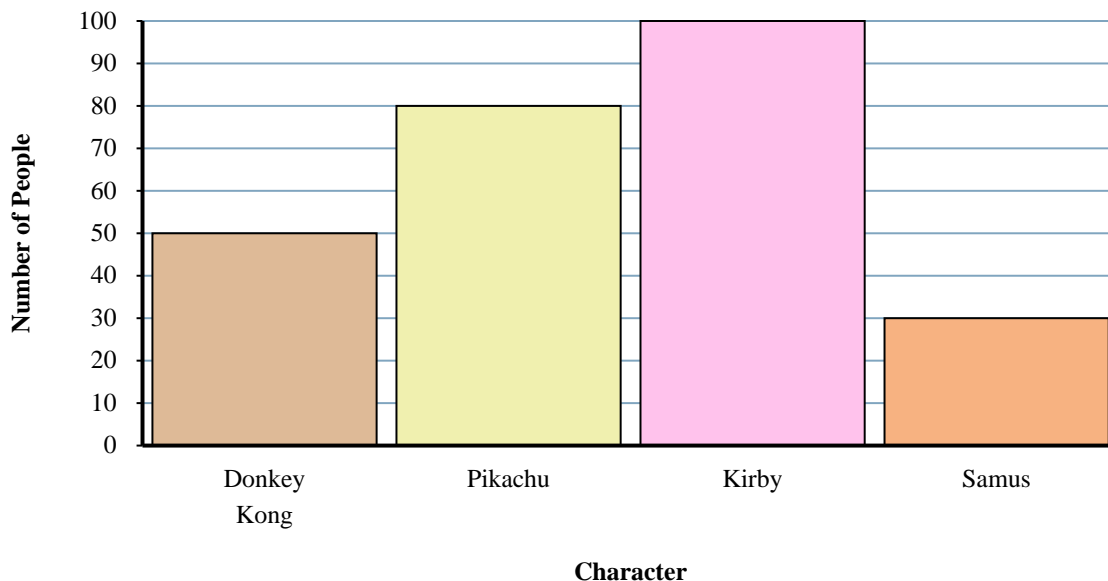

A game website asked its viewers which game character was their favorite and recorded the answers in the bar graph below. Use their graph to answer the questions.

**Favorite Game Characters**

**Answers**

1. \_\_\_\_\_
2. \_\_\_\_\_
3. \_\_\_\_\_
4. \_\_\_\_\_
5. \_\_\_\_\_
6. \_\_\_\_\_
7. \_\_\_\_\_
8. \_\_\_\_\_
9. \_\_\_\_\_
10. \_\_\_\_\_

- 1) Which character did the fewest number of people say was their favorite?
- 2) Did more people like Kirby or Samus?
- 3) How many people liked Pikachu the best?
- 4) How many people total answered the poll?
- 5) Did fewer people like Samus or Pikachu?
- 6) How many fewer people liked Samus than liked Donkey Kong?
- 7) Which character did the largest number of people say was their favorite?
- 8) How many more people liked Pikachu than liked Donkey Kong?
- 9) What is the difference in the number of people who liked Donkey Kong and the number who liked Kirby?
- 10) Which character did exactly 100 people say was their favorite?

A game website asked its viewers which game character was their favorite and recorded the answers in the bar graph below. Use their graph to answer the questions.

**Favorite Game Characters**

Answers

1. Samus
2. Kirby
3. 80
4. 260
5. Samus
6. 20
7. Kirby
8. 30
9. 50
10. Kirby