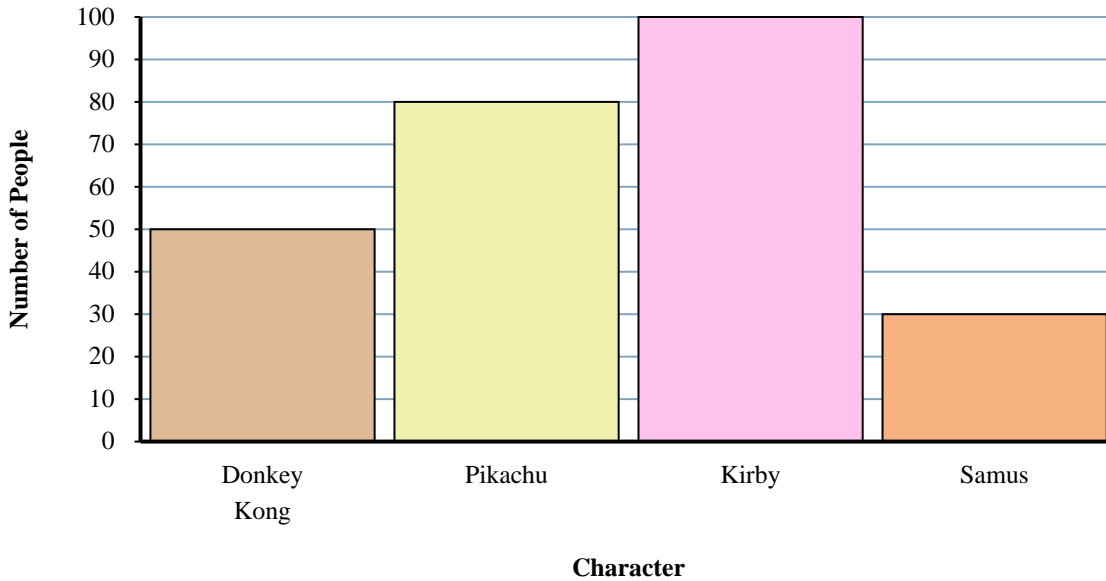

A game website asked its viewers which game character was their favorite and recorded the answers in the bar graph below. Use their graph to answer the questions.

**Favorite Game Characters**

**Answers**

1. \_\_\_\_\_
2. \_\_\_\_\_
3. \_\_\_\_\_
4. \_\_\_\_\_
5. \_\_\_\_\_
6. \_\_\_\_\_
7. \_\_\_\_\_
8. \_\_\_\_\_
9. \_\_\_\_\_
10. \_\_\_\_\_

- 1) Which character did the fewest number of people say was their favorite?
- 2) Did more people like Kirby or Samus?
- 3) How many people liked Pikachu the best?
- 4) How many people total answered the poll?
- 5) Did fewer people like Samus or Pikachu?
- 6) How many fewer people liked Samus than liked Donkey Kong?
- 7) Which character did the largest number of people say was their favorite?
- 8) How many more people liked Pikachu than liked Donkey Kong?
- 9) What is the difference in the number of people who liked Donkey Kong and the number who liked Kirby?
- 10) Which character did exactly 100 people say was their favorite?

A game website asked its viewers which game character was their favorite and recorded the answers in the bar graph below. Use their graph to answer the questions.

**Favorite Game Characters**

Answers

1. Samus
2. Kirby
3. 80
4. 260
5. Samus
6. 20
7. Kirby
8. 30
9. 50
10. Kirby